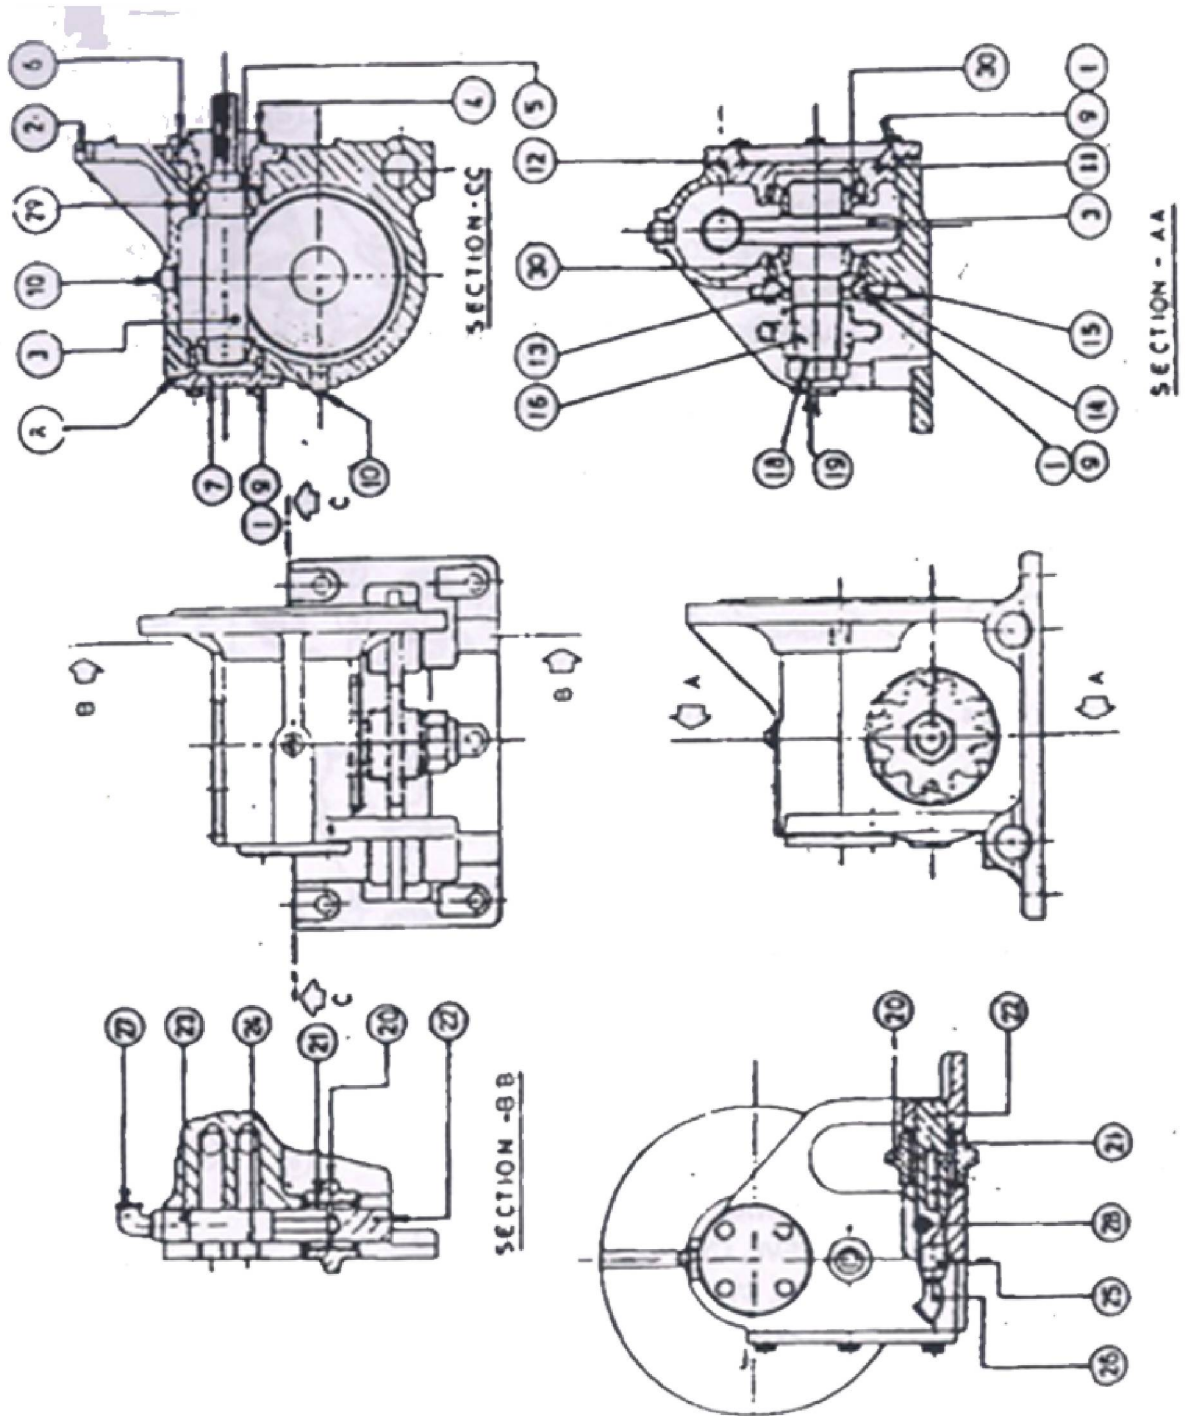

2.c. Gear Box, Feed 94064995

2.c. Gear Box, Feed 94064995

No.	Description	Ref. Part No.	QTY
1	Washer Spring	94037587	16
2	Housing, Worm Gear	50399641	1
3	Worm & Gear Set	50445774	1
	Worm	***	1
	Gear	***	1
4	Housing, Crank Bearing.	50206663	1
5	Seal, Rod	50207265	1
6	Cap Screw	94031515	4
7	Plate, End	50206606	1
8	Shim, End Plate	50995455	1
9	Cap Screw	94055530	16
10	Plug, Pipe	94028123	2
11	Housing, Worm Bearing	50206630	1
12	Shim, Housing	50995521	1
13	Seal. Oil	50954155	2
14	Housing, Worm Gear Seal	50206655	1
15	Shim, Housing	50995513	1
16	Key	94046588	1
18	Washer	94065273	1
19	Nut	94065109	1
20	Roller, Chain	50206549	2
21	Bearing, Roller	50209352	4
22	Shaft,Chain Roller	50206531	2
23	Bushing, Reducing	94039617	1
24	Plug,.Pipe	94065596	2
25	Bushing, Reducing	94062494	1
26	Elbow	94205309	1
27	Elbow	94205358	1
28	Plug, Pipe	94034105	1
29	Cone I Cup Bearing	94065125	2
30	Cone Icup-Bearing	94065117	2